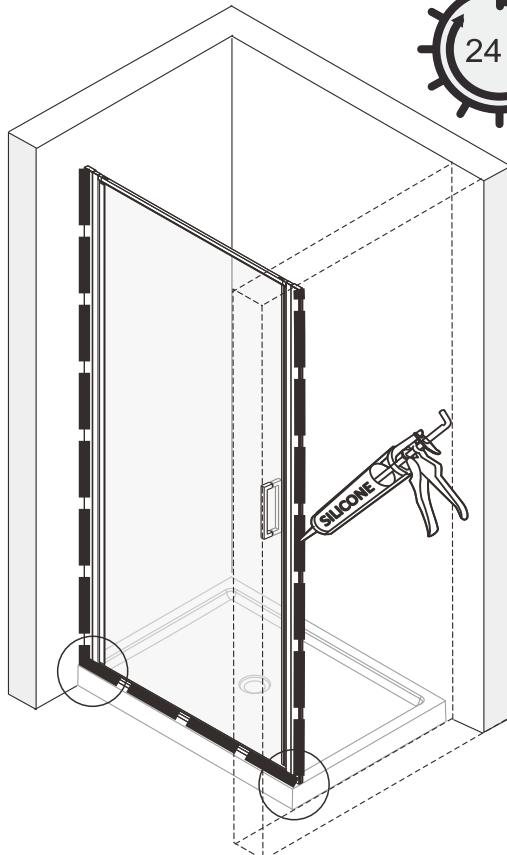

Continue

A 08