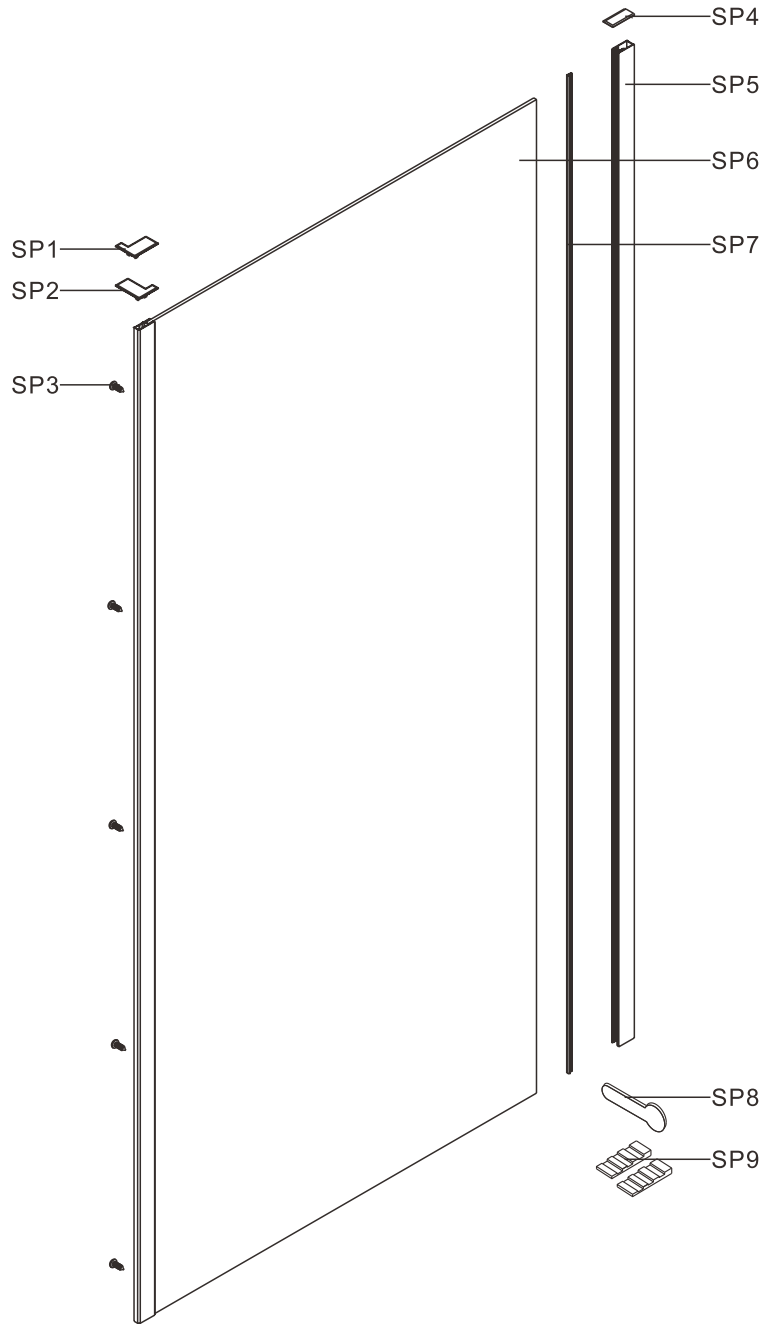

PARTS LIST

NO	Qty	Description	NO	Qty	Description
SP1	1	Corner profile cap L	SP6	1	Return panel assembling
SP2	1	Corner profile cap R	SP7	1	Squeeze gasket
SP3	5	Screw ST4 x 10	SP8	1	Installation tool
SP4	1	Channel cap extrusion	SP9	2	Glass Wedge spacer
SP5	1	Chrome Wall Channel