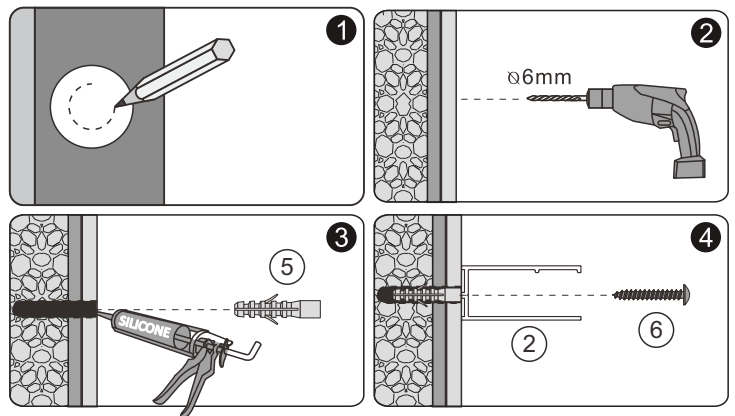

Continue

A 02