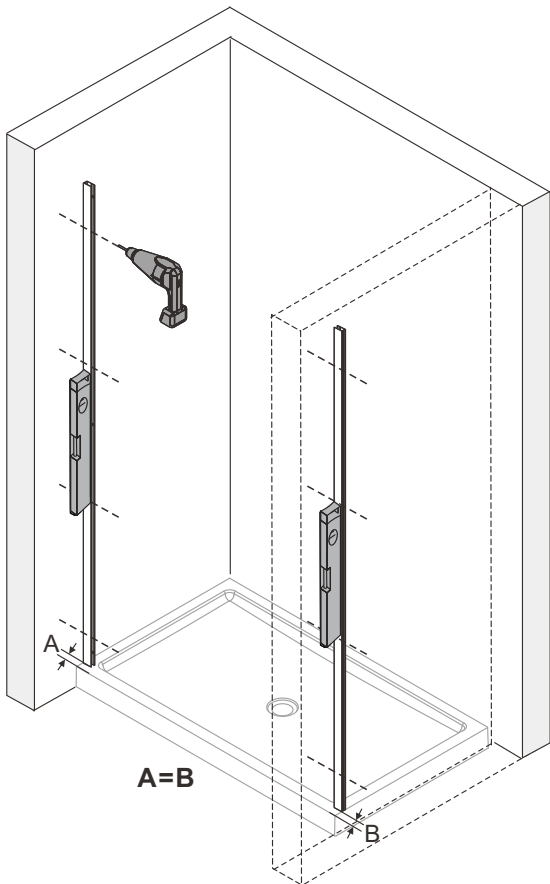

Continue

A 02