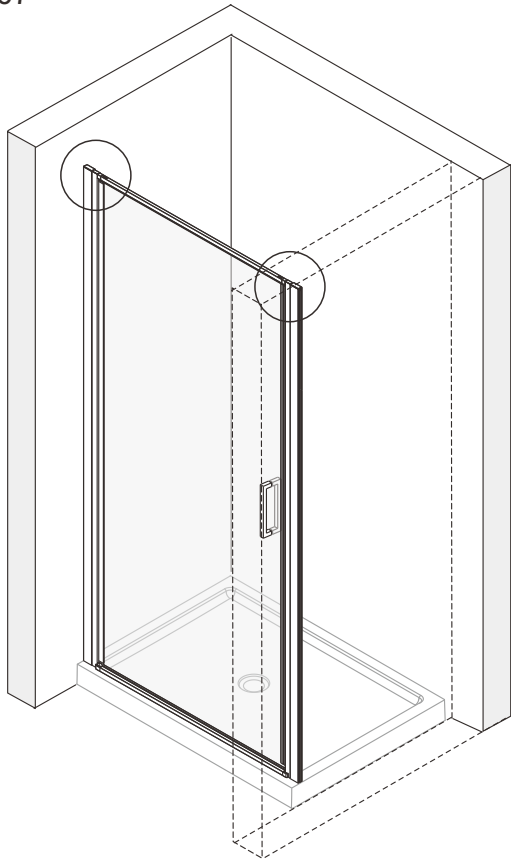

Continue

A 07