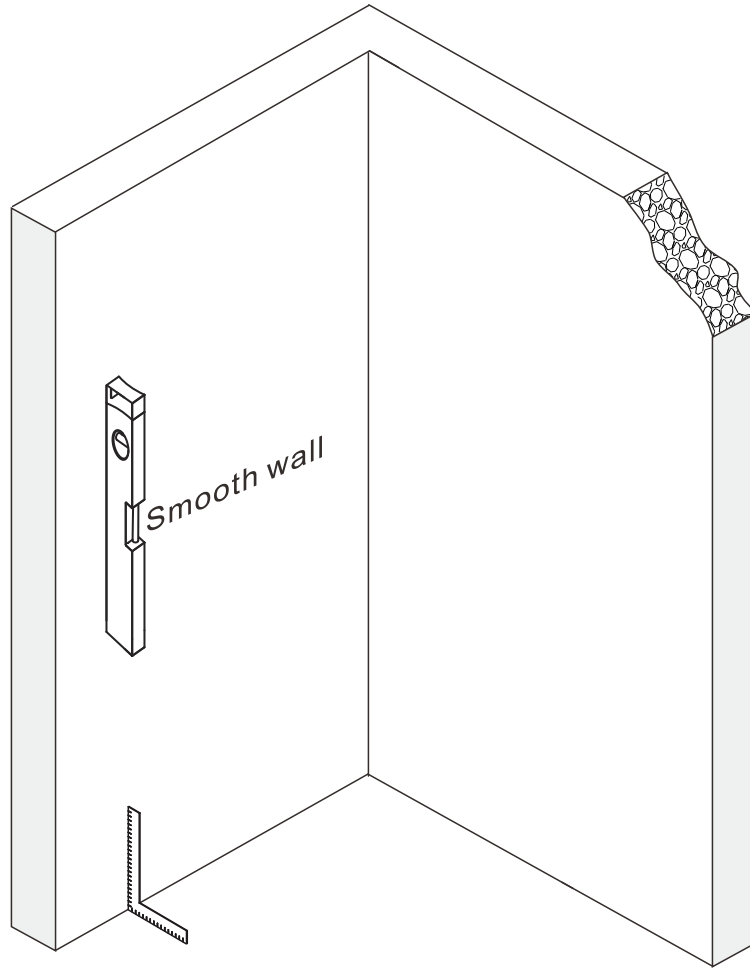

Preparation

Tools required