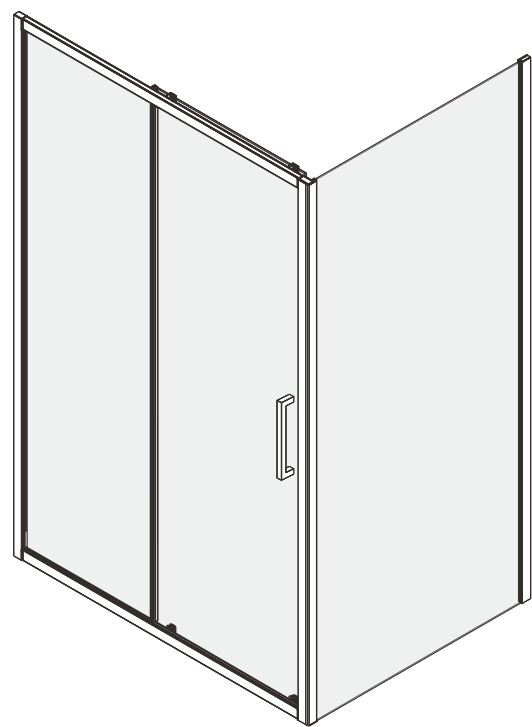

USER MANUAL

Thank you for choosing Better Bathrooms.
Please read this manual before installing your product
and keep for future reference.

**better
bathrooms**

PRODUCT NAME-PAVO SLIDING DOOR
PRODUCT CODE-BEBA_26055~BEBA_26058 BEBA_26062~BEBA_26065
BEBA_26069~BEBA_26076 BEBA_26766 & BEBA_26770
PAVSLBB1000 PAVSLBB1200 PAVSLBB1400 PAVSLDBB
PAVSPBB800 PAVSPBB900