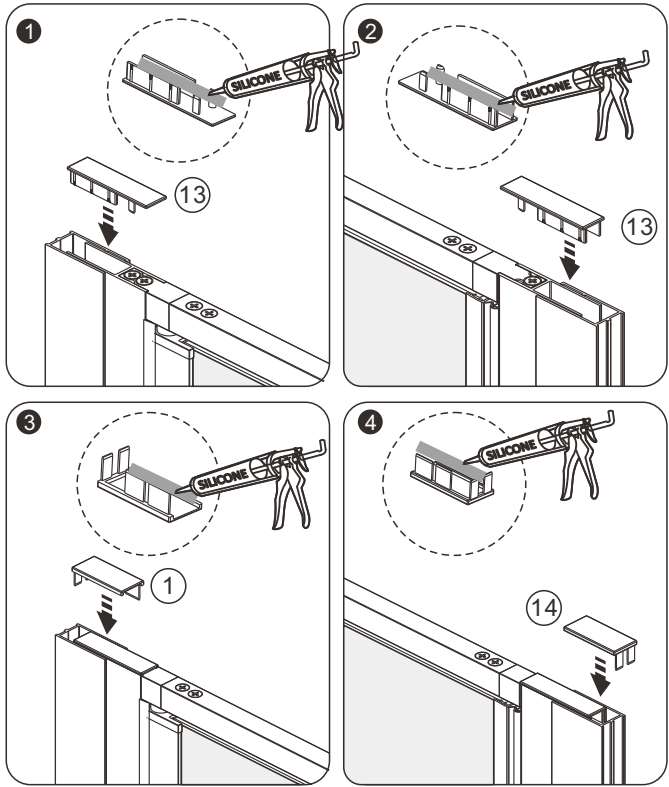

Continue

A 07